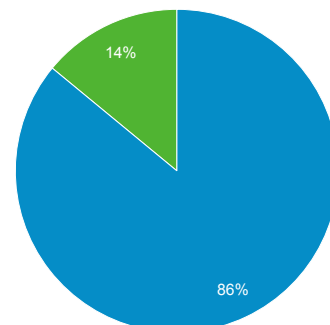

Total Pageviews

2,654,792

% of Total: 100.00% (2,654,792)

Unique Visitors

1,149,191

% of Total: 100.00% (1,149,191)

Sessions by Social Source Referral

■ No ■ Yes

Newsletter Results

<u>Date</u>	<u>Open Rate</u>	<u>Click Through Rate</u>	<u>Actions Taken</u>	<u>Opt Outs</u>
7-Jun	10.5%	2.9%	1495	354
<u>Total Recipients-</u> 451,618		<u>Forwards-</u> 26,858		
<u>Specific Articles</u>		<u>Pageviews</u>	<u>Bounce Rate*</u>	<u>Time on page</u>
Acid Blockers Brain Damage		12,926	80%	4:42
Are You Eating Meat Glue		4009	54%	2:14
Video**- Meat Glue Sales Pitch		24,930		