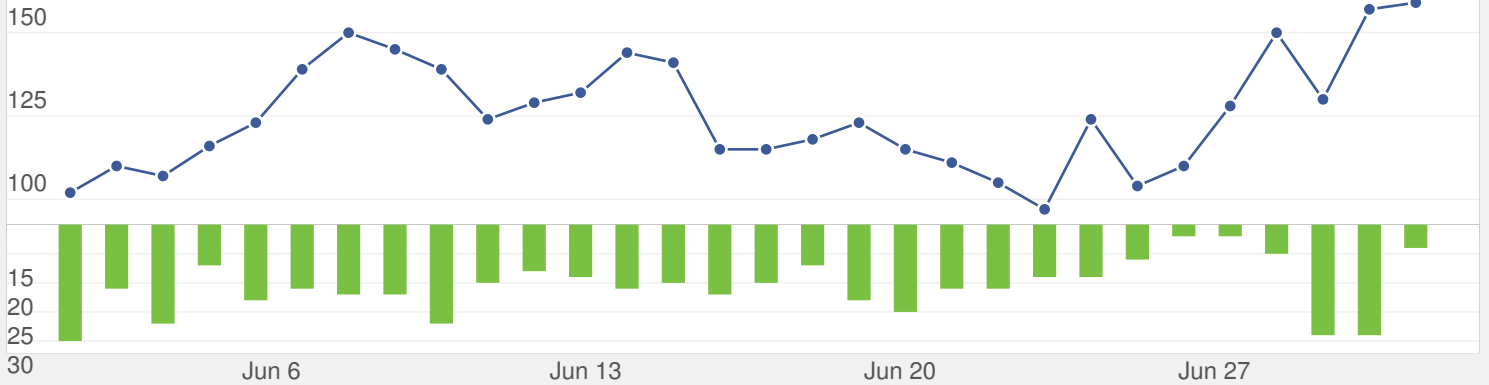

FACEBOOK PAGE REPORT from June 1, 2016 - July 1, 2016

Alliance for Natural Health USA

FAN GROWTH **154.07k Total Likes as of Jul 1, 2016** New Fans **3.8k** Unliked your Page 622

PAGE IMPRESSIONS Impressions **1.1 m** by **647,994** users