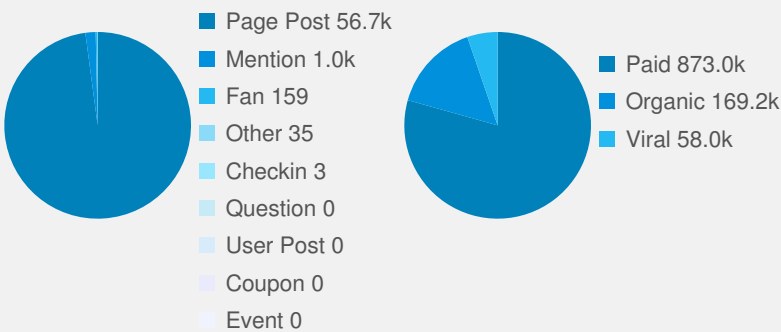

IMPRESSIONS