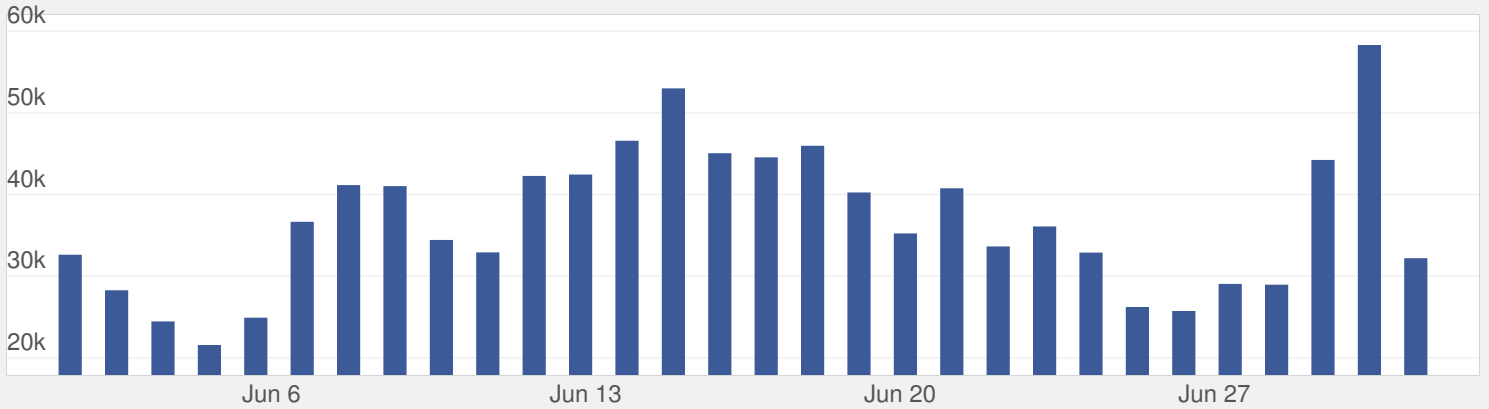

FACEBOOK PAGE REPORT from June 1, 2016 - July 1, 2016

Alliance for Natural Health USA

FAN GROWTH **154.07k Total Likes as of Jul 1, 2016** New Fans **3.8k** Unliked your Page 622

PAGE IMPRESSIONS Impressions **1.1 m** by **647,994** users

IMPRESSIONS

BY DAY OF WEEK

Day	Avg Impressions	Total Impressions
Sun	31.5k	126.2k
Mon	33.6k	134.3k
Tue	41.2k	165.0k
Wed	38.4k	192.2k
Thu	39.6k	197.9k
Fri	31.7k	158.4k
Sat	31.9k	127.6k

IMPRESSION DEMOGRAPHICS Here's a quick breakdown of people engaging with your Facebook Page

AGE & GENDER

TOP COUNTRIES

Country	Impressions
United States	608.3k
Canada	4.2k
United Kingdom	3.2k
India	3.0k
Australia	2.5k

TOP CITIES

City	Impressions
New York, NY	13.5k
Chicago, IL	4.5k
Los Angeles, CA	4.5k
Houston, TX	4.4k
Phoenix, AZ	3.1k