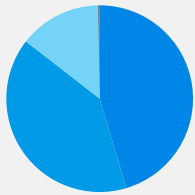

AGE & GENDER

TOP COUNTRIES

Country	Impressions
United States	608.3k
Canada	4.2k
United Kingdom	3.2k
India	3.0k
Australia	2.5k

TOP CITIES

City	Impressions
New York, NY	13.5k
Chicago, IL	4.5k
Los Angeles, CA	4.5k
Houston, TX	4.4k
Phoenix, AZ	3.1k

SHARING

how people are sharing your content

STORIES

Stories Created **8,337** by **7,230** users

SHARE TYPE

- Fan 3.8k
- Other 3.3k
- Page Post 1.2k
- User Post 14
- Mention 5
- Checkin 0
- Question 0
- Coupon 0
- Event 0