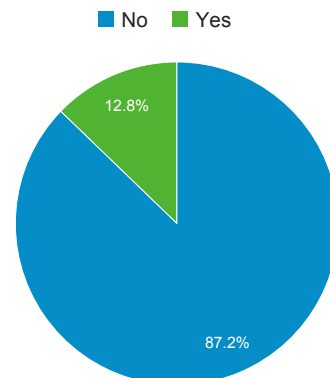

Total Pageviews

203,049

% of Total: 100.00% (203,049)

Unique Visitors

99,536

% of Total: 100.00% (99,536)

Sessions by Social Source Referral

Annual Web Stats

Jun 30, 2015 - Jun 30, 2016

Sessions and Avg. Session Duration by Source

Source	Sessions	Avg. Session Duration
(direct)	760,276	00:01:54
google	451,290	00:00:56
m.facebook.com	116,051	00:00:24
facebook.com	53,029	00:00:56
disq.us	37,192	00:03:49
lm.facebook.com	30,956	00:00:52
yahoo	15,896	00:01:02
bing	15,493	00:00:51
l.facebook.com	14,090	00:01:04
healthimpactnews.com	12,365	00:01:15

TOP LOCALES

Locale	Count
English (United States)	6.1k
English (United Kingdom)	177
Spanish (umbrella locale)	65
German (Germany)	19
French (France)	16

YOUR CONTENT

a breakdown of the content you post

BY STORY TYPE