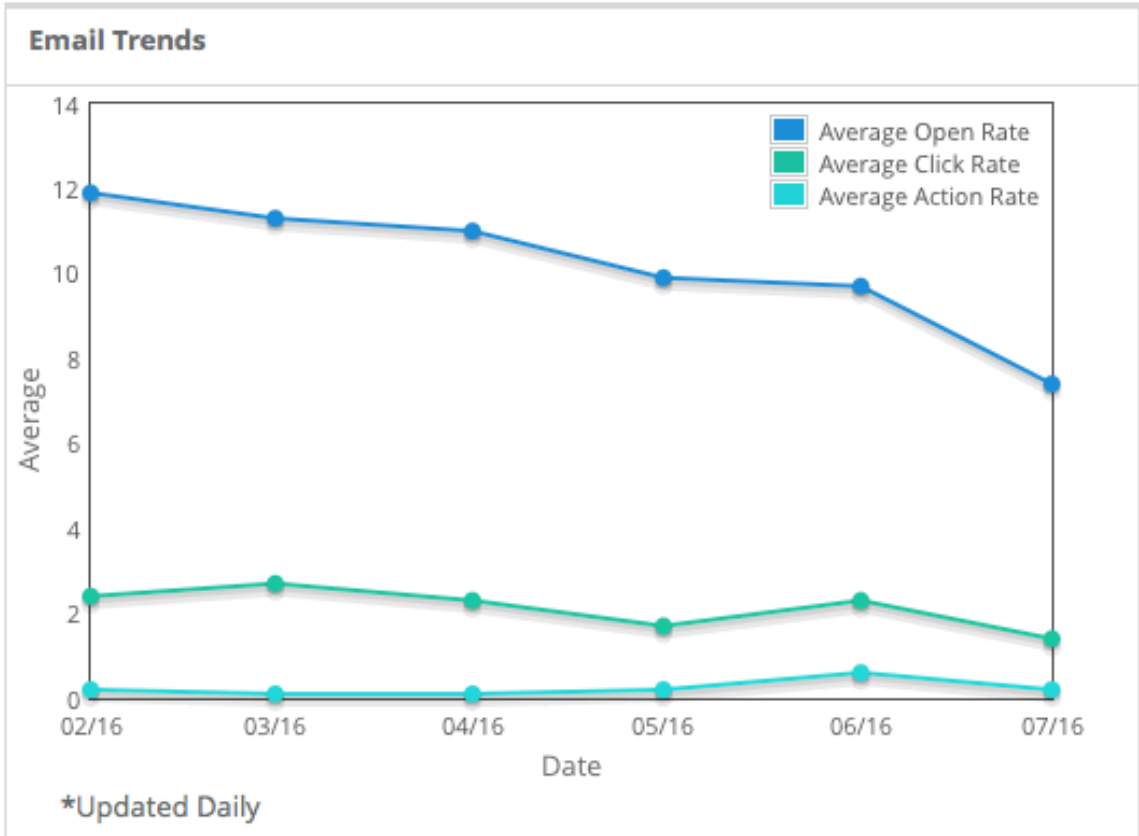

Action Alerts

Date	Subject	Actions
7-Jun	Ban meat glue	1205
7-Jun	Defeat Blumenthal	2516
14-Jun	Antibiotic Resistance	3647
14-Jun	Puerto Rico Access	1696
21-Jun	Criminalization of Docs	6349
21-Jun	Oppose GMO Bill	6884
30-Jun	Reform FDA	2501