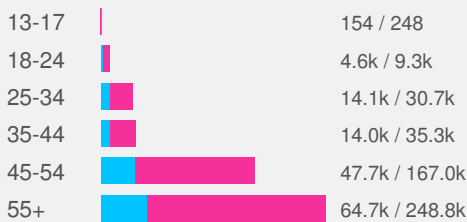

FACEBOOK PAGE REPORT from June 1, 2016 - July 1, 2016

 Alliance for Natural Health USA

FAN GROWTH **154.07k Total Likes as of Jul 1, 2016** New Fans **3.8k** Unliked your Page 622

PAGE IMPRESSIONS Impressions **1.1 m** by **647,994** users

IMPRESSIONS

BY DAY OF WEEK

Day	Avg Impressions	Total Impressions
Sun	31.5k	126.2k
Mon	33.6k	134.3k
Tue	41.2k	165.0k
Wed	38.4k	192.2k
Thu	39.6k	197.9k
Fri	31.7k	158.4k
Sat	31.9k	127.6k

IMPRESSION DEMOGRAPHICS Here's a quick breakdown of people engaging with your Facebook Page

AGE & GENDER

TOP COUNTRIES

Country	Impressions
United States	608.3k
Canada	4.2k
United Kingdom	3.2k
India	3.0k
Australia	2.5k

TOP CITIES

City	Impressions
New York, NY	13.5k
Chicago, IL	4.5k
Los Angeles, CA	4.5k
Houston, TX	4.4k
Phoenix, AZ	3.1k